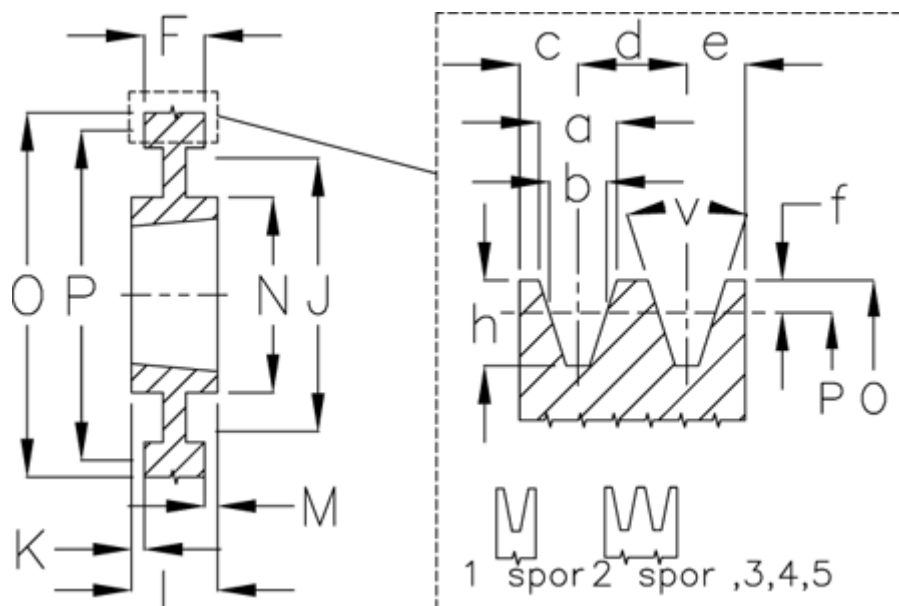

Article number: 604111035502

Description: V-belt pulley SPB 355/2 TL3020

## Measures

a	= 16.3	F	= 44	Number of ribs	= 2
b	= 14.0	For bush	= 3020	O	= 362.0
Bush $\zeta$ max	= 75	h	= 17.5	P	= 355
c	= 12.5	J	= 312	Type	= SPB
d	= 19.0	K	= 3,5	v	= 38 grader
e	= 12.5	L	= 51		
E	= 15	m	= 3.5		
f	= 3.5	N	= 144		